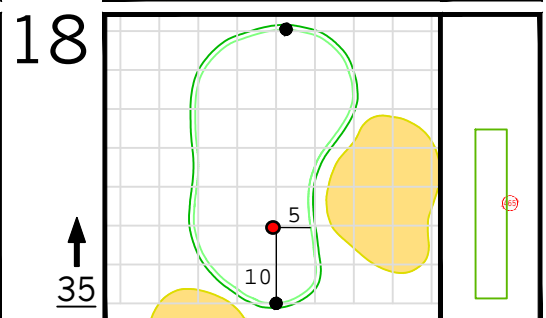

Round 1 Hole Locations

Thursday, 04/06/23

Green diagram grids represent 5 square yards. / Black dots represent green front and back. / Each tee tick mark represents 5 yards.