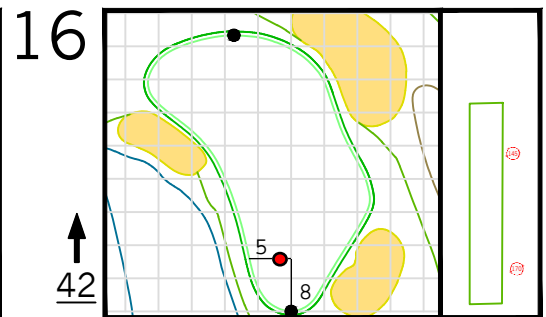

Round 1 Hole Locations

Thursday, 04/06/23

Green diagram grids represent 5 square yards. / Black dots represent green front and back. / Each tee tick mark represents 5 yards.