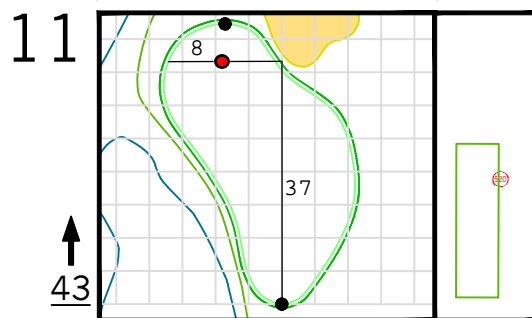

Round 1 Hole Locations

Thursday, 04/06/23

Green diagram grids represent 5 square yards. / Black dots represent green front and back. / Each tee tick mark represents 5 yards.