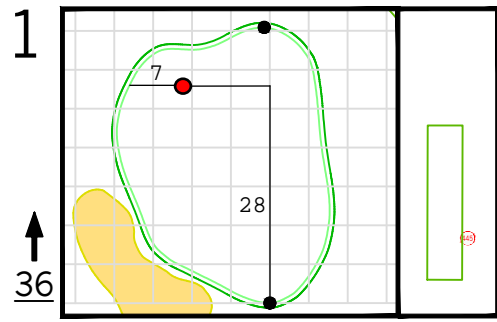

Round 1 Hole Locations

Thursday, 04/06/23

Green diagram grids represent 5 square yards. / Black dots represent green front and back. / Each tee tick mark represents 5 yards.