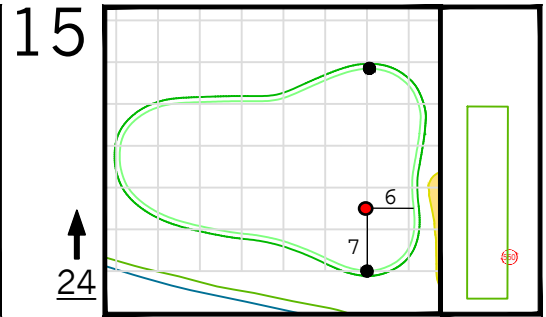

Round 1 Hole Locations

Thursday, 04/06/23

Green diagram grids represent 5 square yards. / Black dots represent green front and back. / Each tee tick mark represents 5 yards.