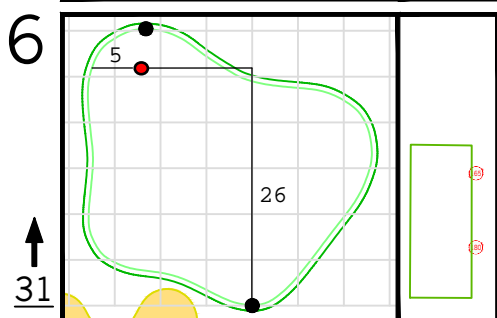

Round 1 Hole Locations

Thursday, 04/06/23

Green diagram grids represent 5 square yards. / Black dots represent green front and back. / Each tee tick mark represents 5 yards.